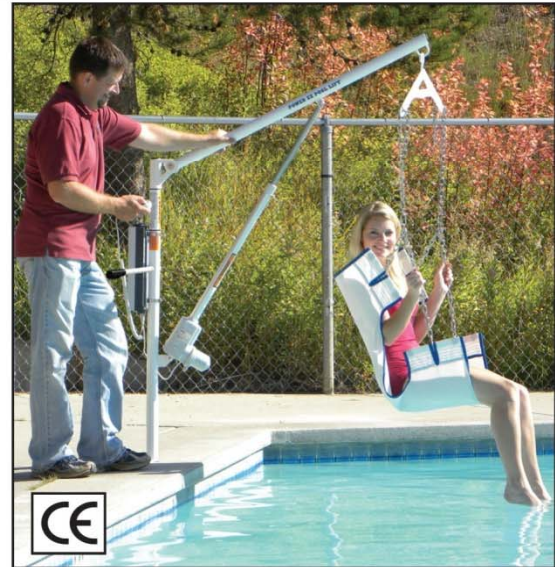

The Power EZ™ Lift is a great economical choice for individuals needing to gain access to their pool or spa.

The Power EZ™ Lift provides a fully automatic actuator to raise and lower with 360° manual rotation. The lift can accommodate spa walls up to 26 inches (66cm) high and can be set back up to 20 inches (50cm) from the pool edge.

The Power EZ™ Lift now comes with a rotation bar to allow attendant greater ease in rotating the unit.

Features:

- 400 Pound (181 kg) weight capacity
- Rechargeable battery operation with charger
- Clears walls up to 26" (66 cm) high
- Durable mesh sling- standard size: 38"x20"
- Adjustable stainless steel chains
- Limited lifetime structural warranty
- Five year pro-rated electronics warranty

Options:

- *Hard seat option - Item #F-0320HSO*
- *Youth sling - Item #F-34EZCS /34"x18" (86x46cm)*
- *Extra long sling - Item #F-037EZLS / 50"x28" (127x71cm)*
- *Standard sling with rigid insert & seat belt - Item #F-036RSS*
- *Additional standard in ground anchor - Item #F-033EZA*

- *Wood deck anchor - Item #F-30600*
- *Surface mount anchor - Item #F-035EZSM*
- *Upgrade Pack - Item #F-03PEZAP*
  Includes battery, rigid sling with seat belt, sling bars and cover
- *Cover - Item #F-440EZC*
- *Hard seat cover - Item #F-440EZHSC*